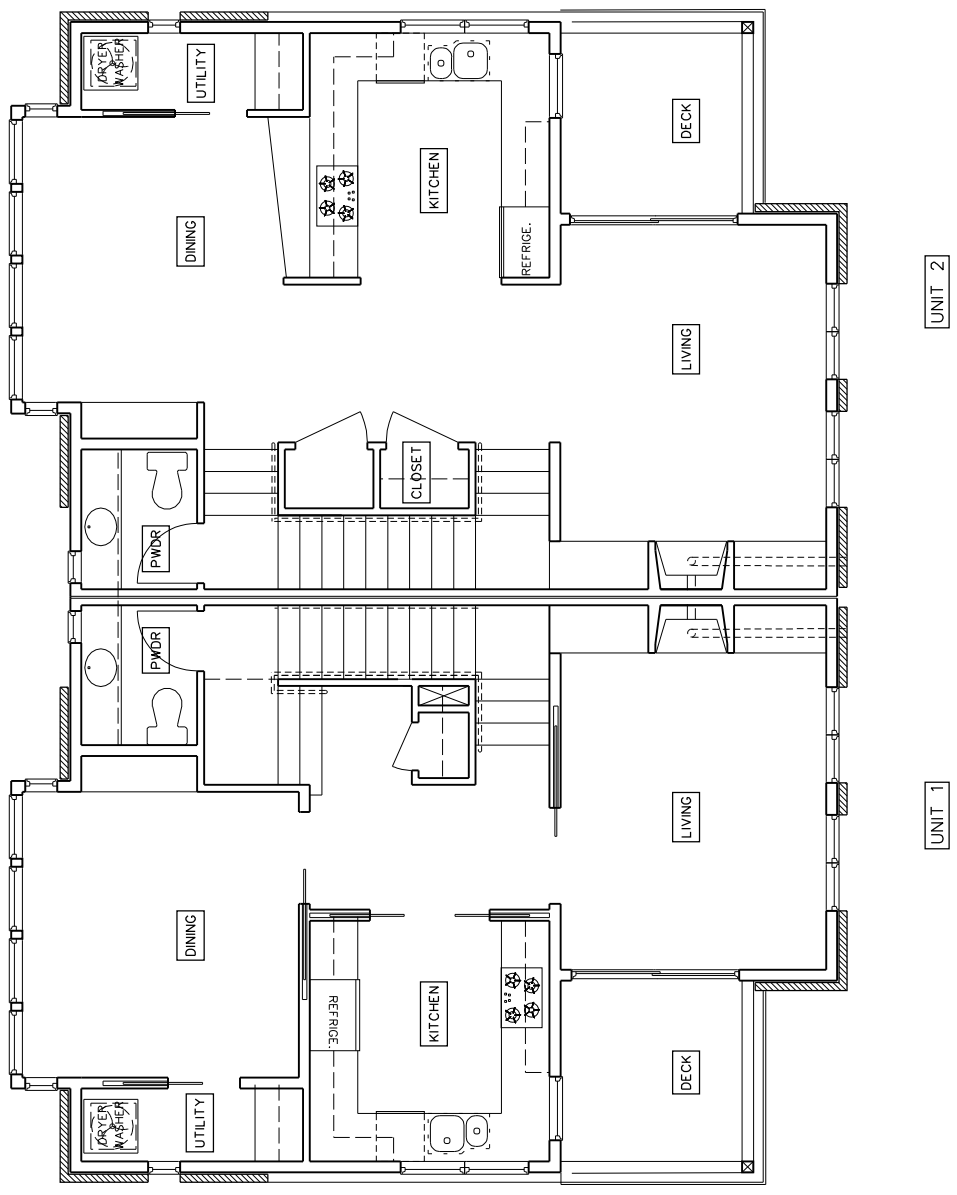

GARAGE FLOOR PLANS – UNITS 1 & 2
 SCALE: 1/8" = 1'-0"

1ST FLOOR PLANS – UNITS 1 & 2
 SCALE: 1/8" = 1'-0"